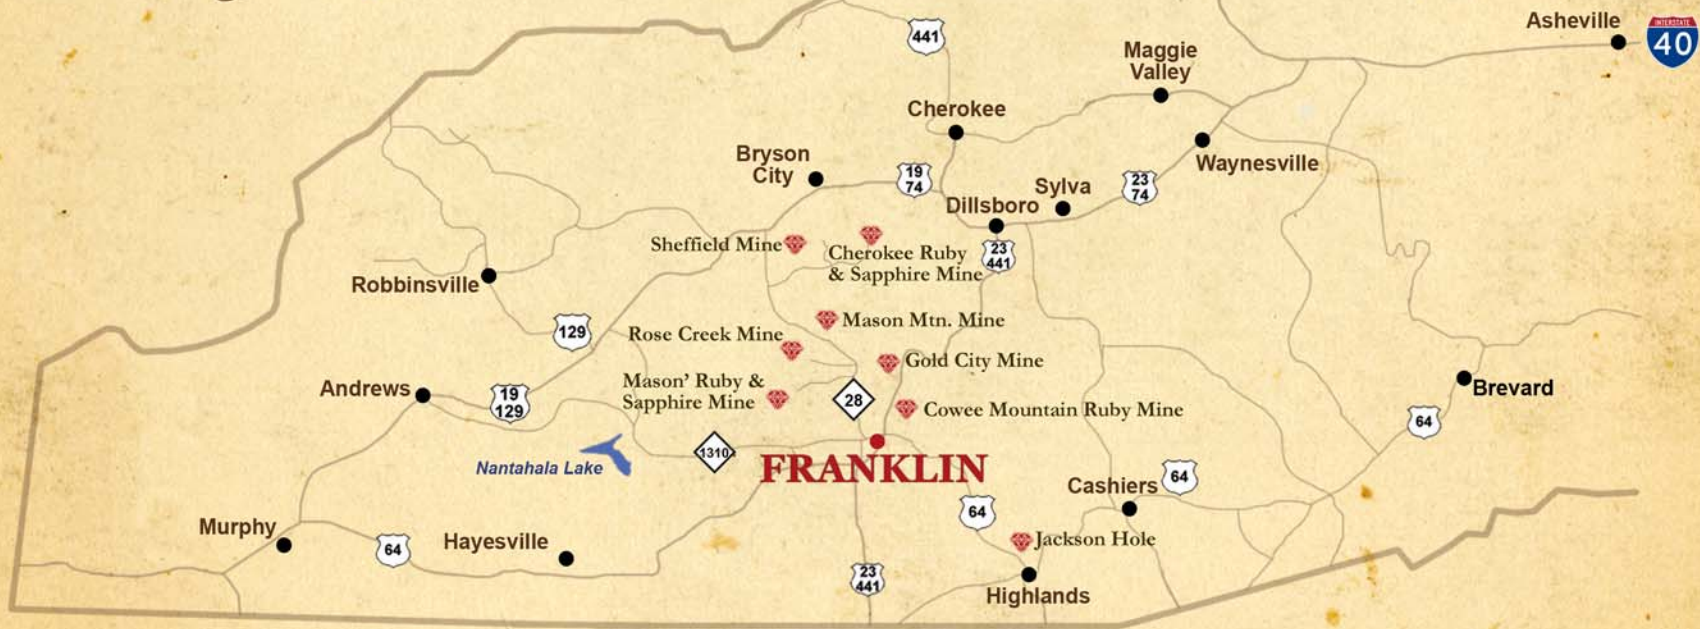

Franklin

1855 *North Carolina*

Area Gem Mines

23 441 North
OF FRANKLIN

Gold City Gem Mine
Cowee Mtn. Ruby Mine

28 North
OF FRANKLIN

Mason's Ruby & Sapphire Mine
Rose Creek Mine
Mason Mountain Mine
Sheffield Mine
Cherokee Ruby & Sapphire Mine

64 EAST
OF FRANKLIN

Jackson Hole